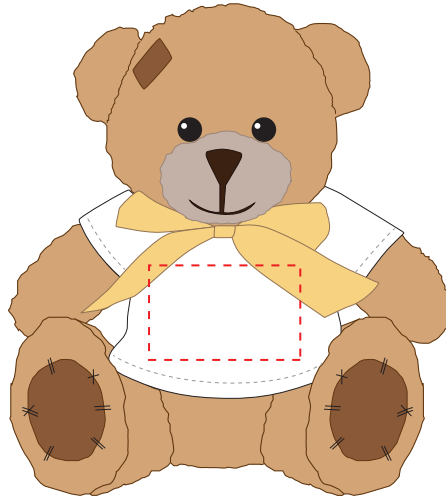

Your Ref:	Quantity:	Product Code: TB0002
Our Ref:	Version: 1	Product Colour: LIGHT BROWN

PRINTING CONCERNS:**PRODUCT INFO:**

We stock this item in the following colours

**PANTONE REFERENCE(S)**

Full Colour Printing

ARTWORK SCALE 50%

ARTWORK SCALE 100%

Max print area: 40mm x 25mm

Product Image for visualisation
- colours may vary

The dashed line is to demonstrate print area and will not appear on your printed item

PLEASE NOTE: